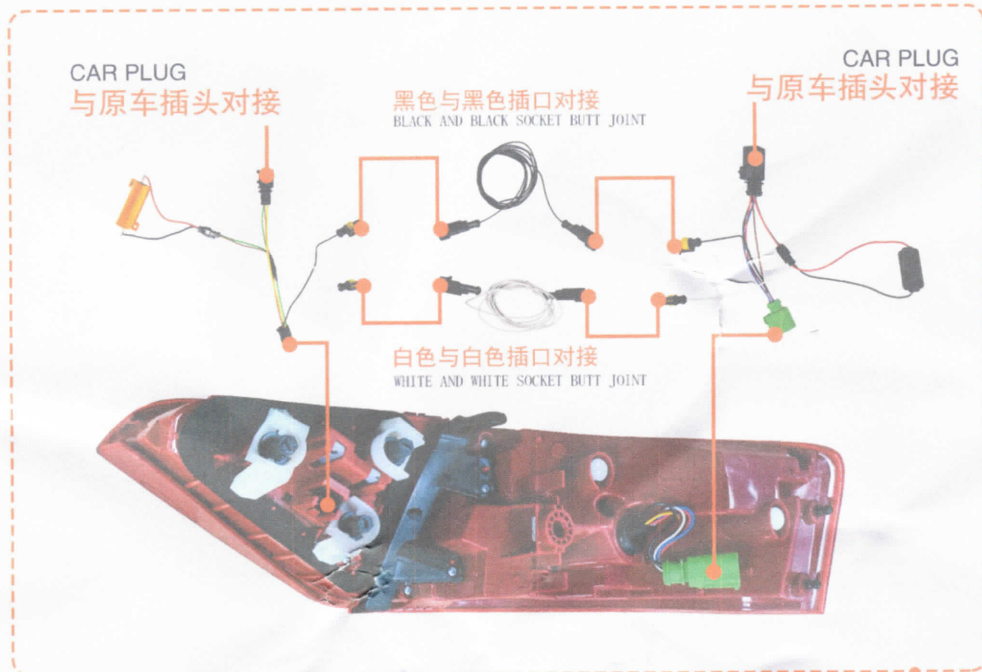

# A5 08-11 LED 尾灯升级

USED FOR A5 08-11 LED TYPE

尾灯升级安装示意图  
INSTALLATION INSTRUCTION